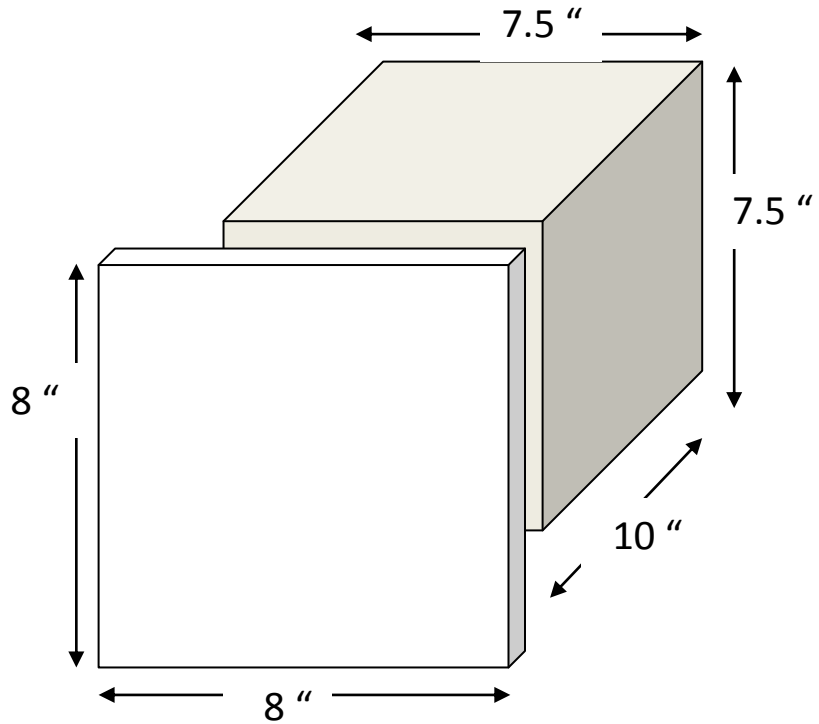

Niche Dimensions

Single Niches:

Granite Cover Plate:

8" x 8"
(wide x high)

Niche Compartment:

7.5" x 7.5" x 10"
(wide x high x deep)

Double Niches:

Granite Cover Plate:

12" x 12"
(wide x high)

Niche Compartment:

11.5" x 11.5" x 10"
(wide x high x deep)